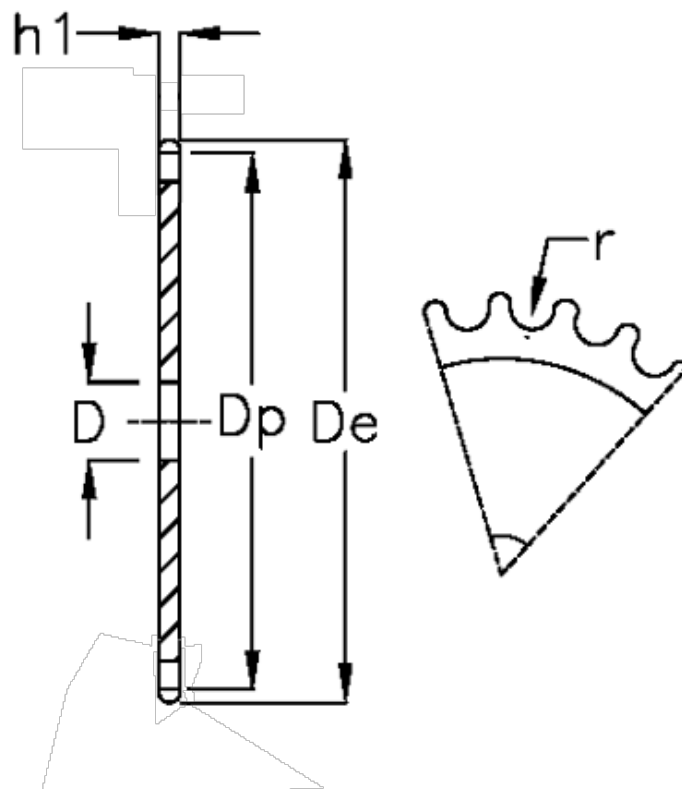

Article number: 616021009070

Description: Plate wheel 20 B-1 Z=70 simplex

Measures

C	= 4
D	= 30
De	= 722.8
Dp	= 707.67
For chain size	= 1 1/4 x 3/4
For chain type	= 20 B-1
h1	= 18.5
Number of teeth	= 70

r = 19.05